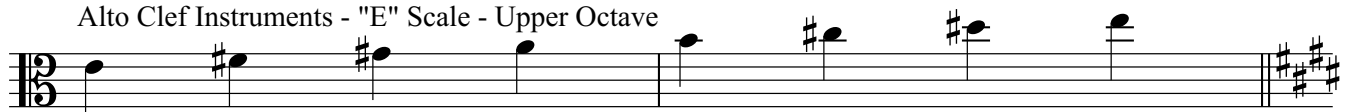

E SIGHT-READING + RHYTHM EXERCISES

Level 2

Alto Clef Instruments - "E" Scale - Upper Octave

This sheet deals with dotted rhythms and rests in cut time.
Dotted Half notes = 1 1/2 beat. Dotted Quarter Notes = 3/4 of a beat.
Half Rests = 1 beat. Quarter Rests = 1/2 of a beat.