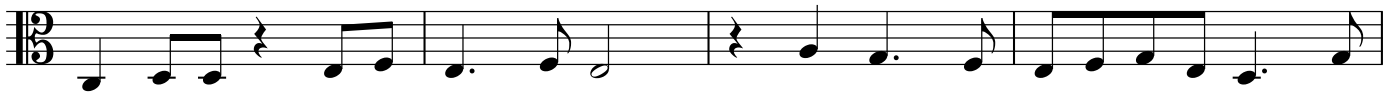

C SIGHT-READING + RHYTHM EXERCISES

Level 3

Alto Clef Instruments - "C" Scale - Lower Octave

This sheet deals with a review of difficult rhythms and rests in cut time.
This will be helpful when working on cut time marches

3 **A**

11 **B**

19 **C**

23

27 **D**

31

35 **E**

39